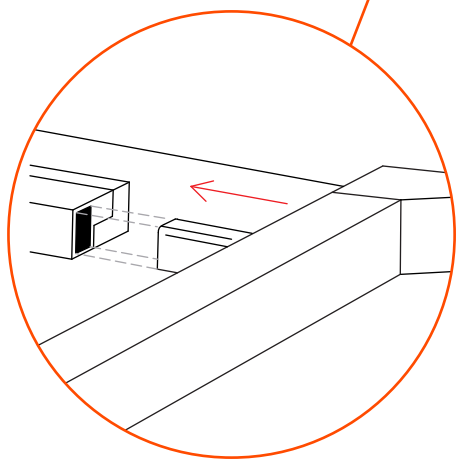

DECAPO

by Francesco Beghetto

15 min

2x

8x
M6x16

1x
4 mm

1

2