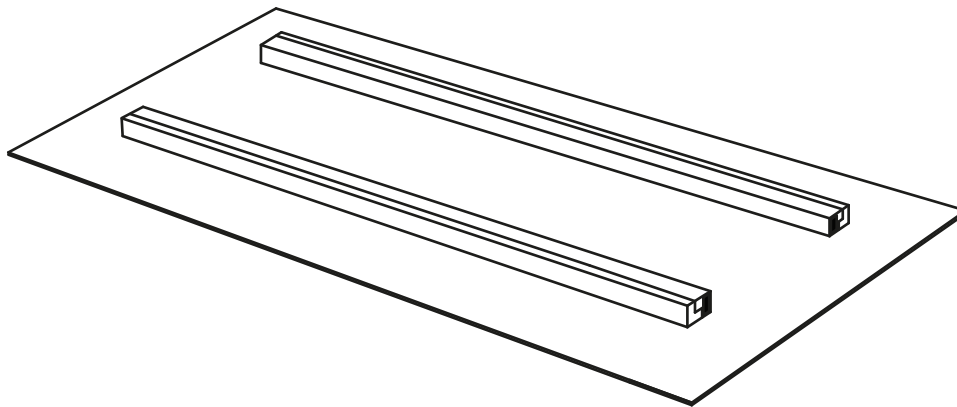

DECAPO

by Francesco Beghetto

15 min

2x

8x
M6x16

1x
4 mm

1

2