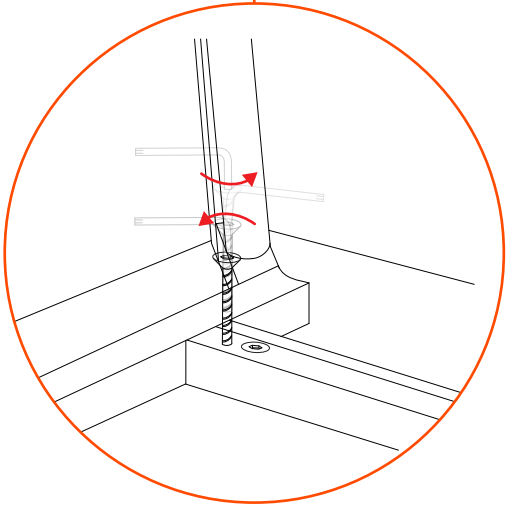

DECAPO

by Francesco Beghetto

15 min

2x

8x
M6x16

1x
4 mm

1

2