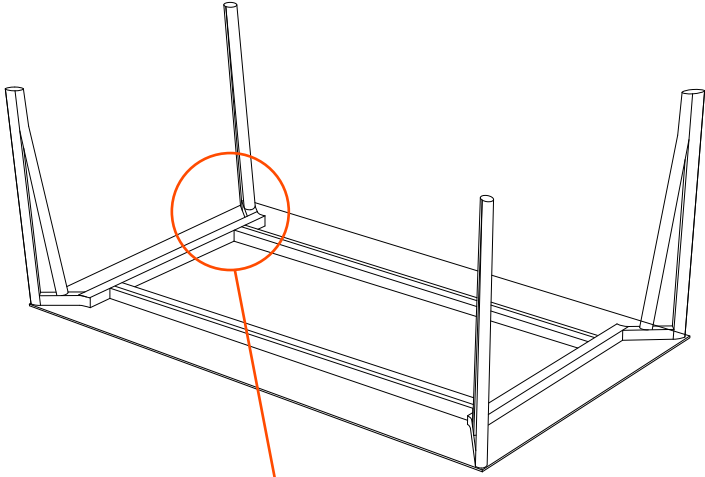

DECAPO

by Francesco Beghetto

15 min

2x

8x
M6x16

1x
4 mm

1

2