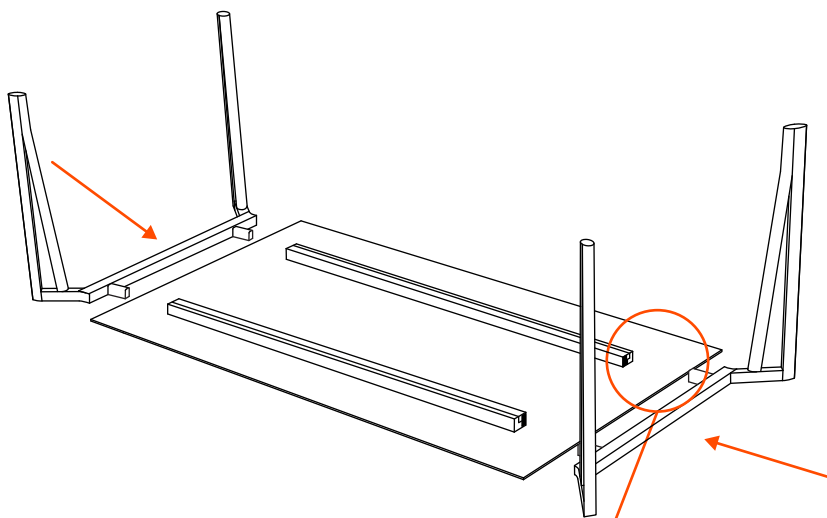

DECAPO

by Francesco Beghetto

15 min

2x

8x
M6x16

1x
4 mm

1

2