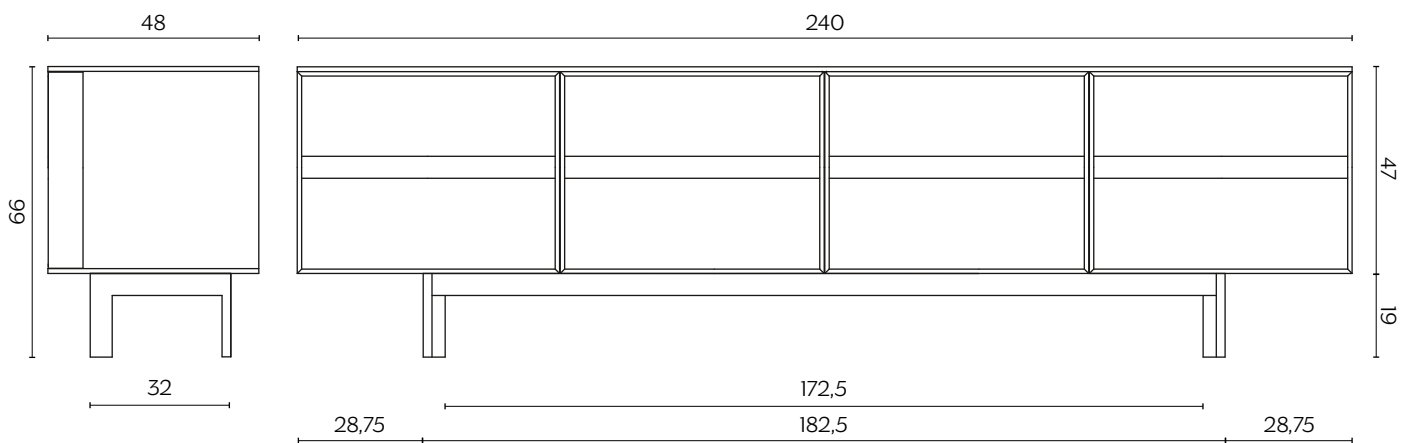

Evocative, with thin wooden lines and a minimalist charm. The sideboard is characterized by doors designed as a library and equipped with an effective book-like opening system. It is available in three different sizes.

DIMENSIONI | DIMENSIONS

lunghezza | width: 120 cm

larghezza | depth: 48 cm

altezza | height: 66 cm

lunghezza | width: 180 cm

larghezza | depth: 48 cm

altezza | height: 66 cm

DIMENSIONI | DIMENSIONS

lunghezza | width: 240 cm
larghezza | depth: 48 cm
altezza | height: 66 cm

FINITURE STRUTTURA | STRUCTURE FINISHES

LACCATO | LACQUER

FINITURE ANTE | DOORS FINISHES

LEGNO | WOOD

METALLO | METAL

Laccato (13 colori)
Lacquer (13 colours)