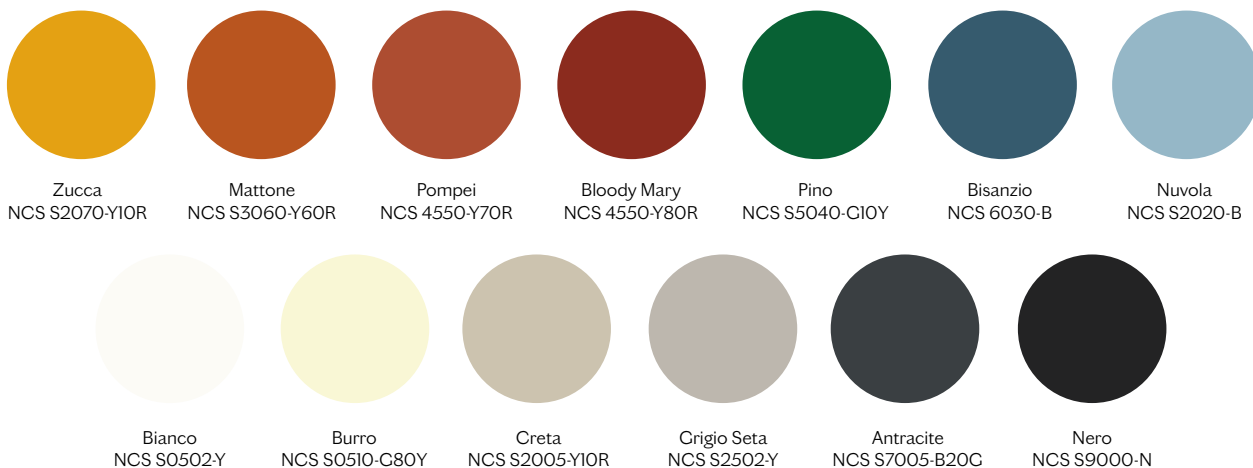

Evocative, with thin wooden lines and a minimalist charm. The sideboard is characterized by doors designed as a library and equipped with an effective book-like opening system. It is available in three different sizes.

DIMENSIONI | DIMENSIONS

lunghezza | width: 120 cm

larghezza | depth: 48 cm

altezza | height: 66 cm

lunghezza | width: 180 cm

larghezza | depth: 48 cm

altezza | height: 66 cm

DIMENSIONI | DIMENSIONS

lunghezza | width: 240 cm
larghezza | depth: 48 cm
altezza | height: 66 cm

FINITURE STRUTTURA | STRUCTURE FINISHES

LACCATO | LACQUER

FINITURE ANTE | DOORS FINISHES

LEGNO | WOOD

METALLO | METAL

Laccato (13 colori)
Lacquer (13 colours)