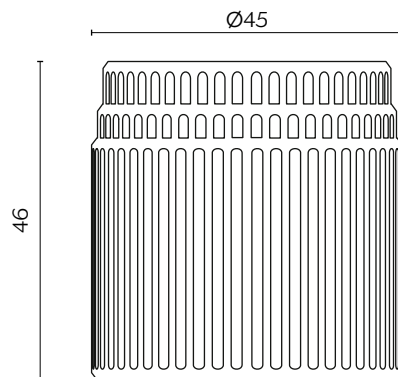

Kolos is formed in a plaster mould in a pottery where craftsmen apply the glaze and then fire the table. Although shiny and polished to the touch, the material it is made of is evident. The corners absorb less colour and become paler while the pigments are concentrated in the rounded areas, making them darker. Kolos therefore forms a highly decorative side table, combining its function as a furnishing accessory with an artistic value to form a showpiece. Its eccentric aesthetic represents an ironic interpretation of the architecture of the Colosseum.

DIMENSIONI | DIMENSIONS

lunghezza | width: 58 cm
larghezza | depth: 58 cm
altezza | height: 35 cm

lunghezza | width: 45 cm
larghezza | depth: 45 cm
altezza | height: 46 cm

FINITURE STRUTTURA | STRUCTURE FINISHES